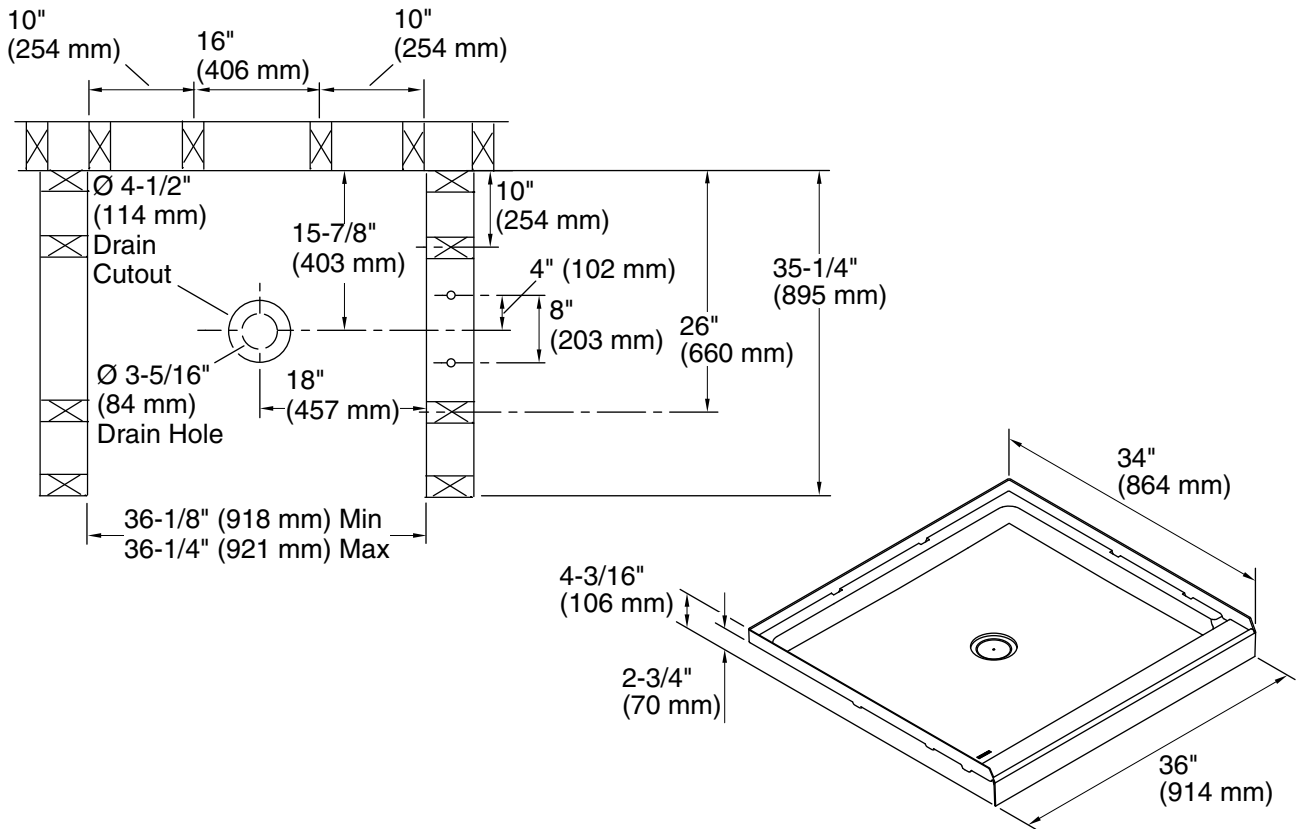

GUARD+®

36" x 34" shower base
72301100

Features

- Full-length water-containment guard and weep channels redirect water into the base, providing four-sided water containment.
- Low, three-inch threshold provides easy entry and exit from the shower.
- Suitable for a wide variety of wall types and shower doors.
- Compatible with STORE+ shower walls.
- Durable high-gloss finish provides a smooth, shiny surface that is easy to clean.

For the most current Specification Sheet, go to www.sterlingplumbing.com.

8-22-2020 14:07 - US

Technical Information

All product dimensions are nominal.

Installation: Three-wall alcove

Drain location: Center

Weight: 23 lbs (10.4 kg)

Notes

Install this product according to the installation instructions.

Studs should be positioned roughly as shown.

Double studding is recommended for pivot shower door installations.